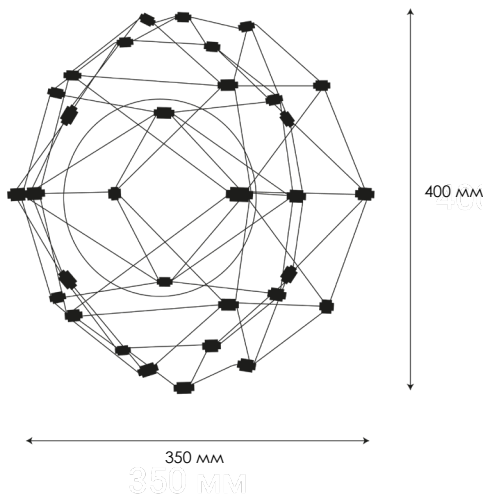

# SPATIAL

## BRA SHINE

### TECHNICAL DESCRIPTION

The SPATIAL SHINE LED wall lamp is the perfect way to add a soft glow to your intimate spaces. The sconce's simple form and clear geometry make it a universal solution for any interior, making it perfect for any space you can imagine. Combined with the SHINE floor lamp, it creates an absolutely stunning set for local accent lighting in rooms of completely different styles, from neoclassical to high-tech.

**METAL TYPE:** polished aluminum  
brass / copper / RAL painting

**METAL THICKNESS:** 3 mm

**LIGHTING DIRECTIONS:** down | up/down

**POWER SUPPLY VOLTAGE:** 24 volt

**POWER INPUT:** 30 watt

**LIGHT FLOW:** 2750 lm