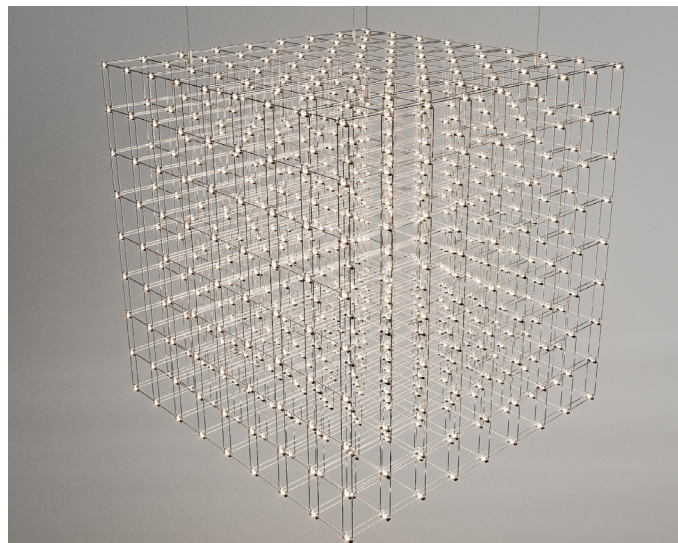

# SPATIAL

## CUBE

### TECHNICAL DESCRIPTION

The SPATIAL CUBE luminaire is an amazing piece of design, featuring a regular polyhedron with six identical faces. The cube is a symbol of a "beautiful place." Our lamp is the perfect solution for your next project. This is the perfect solution for any setting, whether it's a commercial space like a lobby or reception area, or a private space like a living room or kitchen. It looks absolutely amazing in the bathroom! And the great news is that we can manufacture cubes of virtually any size.

**METAL TYPE:** polished aluminum  
brass / copper / RAL painting

**METAL THICKNESS:** 2 mm, 3 mm

**LIGHTING DIRECTIONS:** down | up/down

**POWER SUPPLY VOLTAGE:** 24 volt

**POWER INPUT:** 195 watt / 98 watt  
300 watt / 150 watt 650 watt / 325 watt