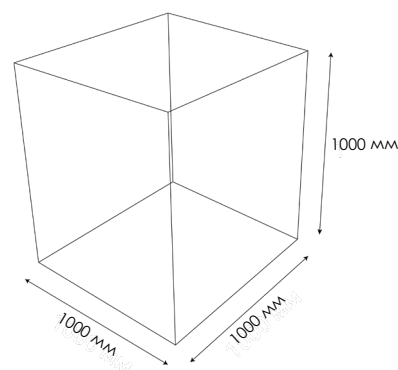

# SPATIAL

### TECHNICAL DESCRIPTION

The SPATIAL CUBE luminaire is an amazing piece of design, featuring a regular polyhedron with six identical faces. The cube is a symbol of a "beautiful place." Our lamp is the perfect solution for your next project. This is the perfect solution for any setting, whether it's a commercial space like a lobby or reception area, or a private space like a living room or kitchen. It looks absolutely amazing in the bathroom! And the great news is that we can manufacture cubes of virtually any size.