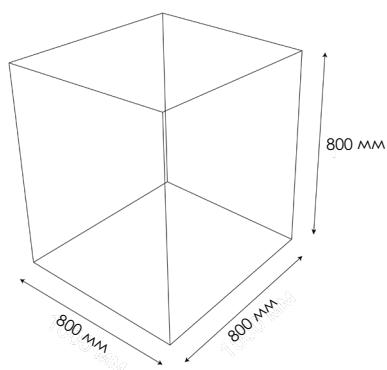

# SPATIAL

### TECHNICAL DESCRIPTION

The SPATIAL CUBE luminaire is an amazing piece of design, featuring a regular polyhedron with six identical faces. The cube is a symbol of a "beautiful place." Our lamp is the perfect solution for your next project. This is the perfect solution for any setting, whether it's a commercial space like a lobby or reception area, or a private space like a living room or kitchen. It looks absolutely amazing in the bathroom! And the great news is that we can manufacture cubes of virtually any size.