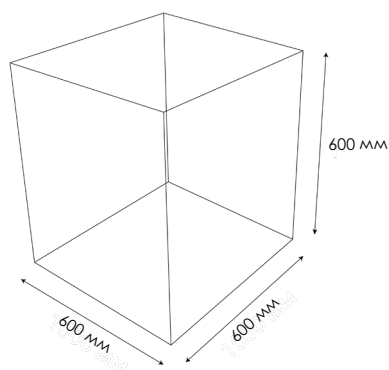

# SPATIAL

### TECHNICAL DESCRIPTION

The SPATIAL CUBE luminaire is an amazing piece of design, featuring a regular polyhedron with six identical faces. The cube is a symbol of a "beautiful place." Our lamp is the perfect solution for your next project. This is the perfect solution for any setting, whether it's a commercial space like a lobby or reception area, or a private space like a living room or kitchen. It looks absolutely amazing in the bathroom! And the great news is that we can manufacture cubes of virtually any size.