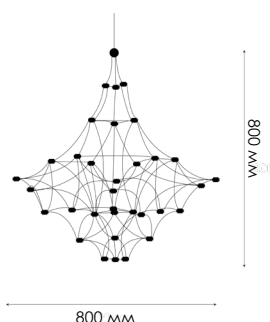

SPATIAL

LOVELY CRYSTAL

TECHNICAL DESCRIPTION

The stunning SPATIAL LOVELY CRYSTAL LED pendant lamp, with its vintage-style design, is the perfect addition for adding a touch of local accent lighting. We offer a fantastic range of finishes, from sleek polished aluminum to warm brass and rich copper, and we can paint in any color from the palette. This minimalist product is the perfect addition for connoisseurs of quiet luxury. It will add originality to your interior, while the highest quality crystals encrusted in the lamp will delight you with their play of light

METAL TYPE: polished aluminum

brass / copper / RAL painting

METAL THICKNESS: 2 mm, 3 mm

LIGHTING DIRECTIONS: down | up/down

POWER SUPPLY VOLTAGE: 24 volt

POWER INPUT: 50 watt / 25 watt

60 watt / 30 watt 100 watt / 50 watt 150 watt / 75 watt