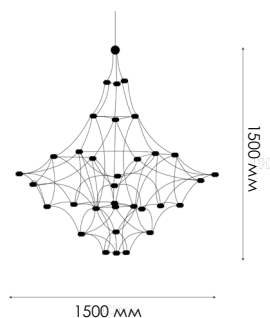

SPATIAL

LOVELY CRYSTAL

TECHNICAL DESCRIPTION

The stunning SPATIAL LOVELY CRYSTAL LED pendant lamp, with its vintage-style design, is the perfect addition for adding a touch of local accent lighting. We offer a fantastic range of finishes, from sleek polished aluminum to warm brass and rich copper, and we can paint in any color from the palette. This minimalist product is the perfect addition for connoisseurs of quiet luxury. It will add originality to your interior, while the highest quality crystals encrusted in the lamp will delight you with their play of light

METAL TYPE: polished aluminum

brass / copper / RAL painting

METAL THICKNESS: 2 mm, 3 mm

LIGHTING DIRECTIONS: down | up/down

POWER SUPPLY VOLTAGE: 24 volt

POWER INPUT: 50 watt / 25 watt

60 watt / 30 watt 100 watt / 50 watt 150 watt / 75 watt