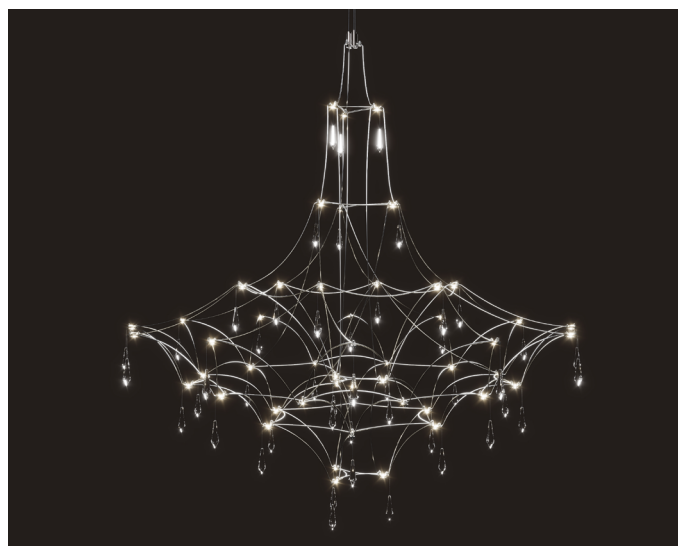

SPATIAL

LOVELY CRYSTAL

TECHNICAL DESCRIPTION

The stunning SPATIAL LOVELY CRYSTAL LED pendant lamp, with its vintage-style design, is the perfect addition for adding a touch of local accent lighting. We offer a fantastic range of finishes, from sleek polished aluminum to warm brass and rich copper, and we can paint in any color from the palette. This minimalist product is the perfect addition for connoisseurs of quiet luxury. It will add originality to your interior, while the highest quality crystals encrusted in the lamp will delight you with their play of light

METAL TYPE: polished aluminum

brass / copper / RAL painting

METAL THICKNESS: 2 mm, 3 mm

LIGHTING DIRECTIONS: down | up/down

POWER SUPPLY VOLTAGE: 24 volt

POWER INPUT: 50 watt / 25 watt

60 watt / 30 watt 100 watt / 50 watt 150 watt / 75 watt