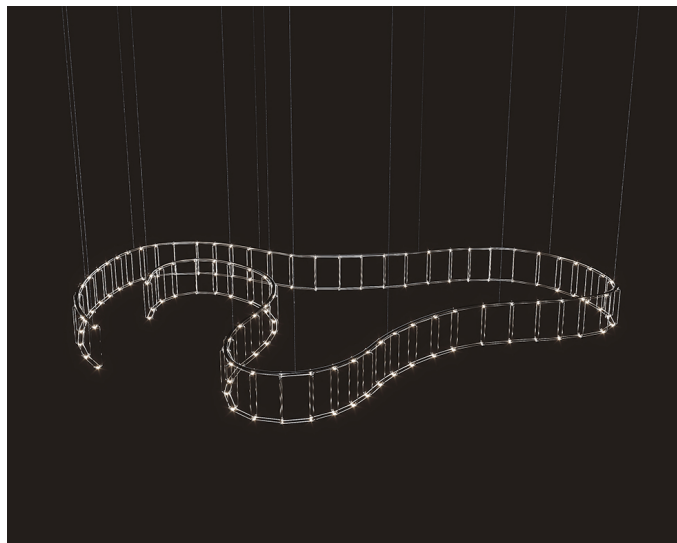

SPATIAL

MODERN

TECHNICAL DESCRIPTION

The SPATIAL MODERN luminaire is an absolute game-changer, the perfect addition to your design projects. It looks absolutely stunning in the kitchen, living room, or in a restaurant above the bar or in the reception area of commercial premises. And the best part? You can jazz it up with some gorgeous glass embellishments to make it truly shine!

METAL TYPE: polished aluminum

brass / copper / RAL painting

METAL THICKNESS: 3 mm

LIGHTING DIRECTIONS: down | up/down

POWER SUPPLY VOLTAGE: 24 volt

POWER INPUT: 130 watt / 65 watt

190 watt / 95 watt 250 watt / 125 watt 320 watt / 160 watt