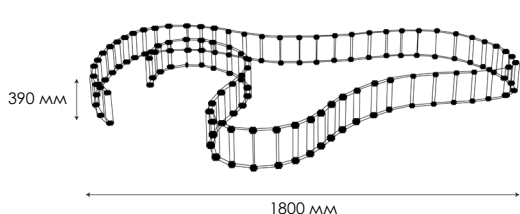

METAL TYPE: polished aluminum

brass / copper / RAL painting

METAL THICKNESS: 3 mm

LIGHTING DIRECTIONS: down | up/down

POWER SUPPLY VOLTAGE: 24 volt

POWER INPUT: 130 watt / 65 watt

190 watt / 95 watt 250 watt / 125 watt 320 watt / 160 watt