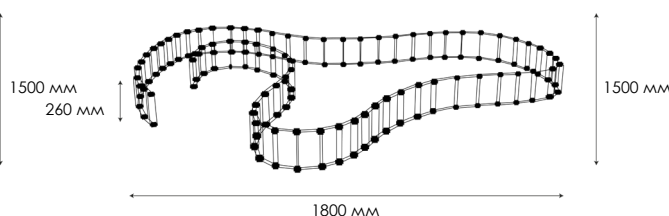

METAL TYPE: polished aluminum

brass / copper / RAL painting

METAL THICKNESS: 3 mm

LIGHTING DIRECTIONS: down | up/down

POWER SUPPLY VOLTAGE: 24 volt

POWER INPUT: 130 watt / 65 watt

190 watt / 95 watt 250 watt / 125 watt 320 watt / 160 watt