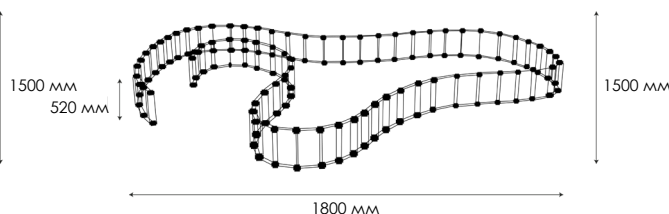

SPATIAL

MODERN

TECHNICAL DESCRIPTION

The SPATIAL MODERN luminaire is an absolute game-changer, the perfect addition to your design projects. It looks absolutely stunning in the kitchen, living room, or in a restaurant above the bar or in the reception area of commercial premises. And the best part? You can jazz it up with some gorgeous glass embellishments to make it truly shine!

METAL TYPE: polished aluminum

brass / copper / RAL painting

METAL THICKNESS: 3 mm

LIGHTING DIRECTIONS: down | up/down

POWER SUPPLY VOLTAGE: 24 volt

POWER INPUT: 130 watt / 65 watt

190 watt / 95 watt 250 watt / 125 watt 320 watt / 160 watt