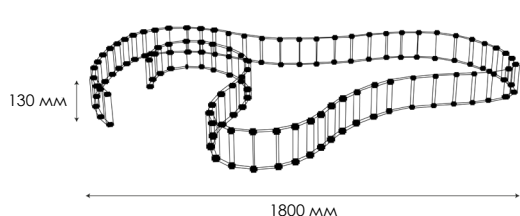

METAL TYPE: polished aluminum

brass / copper / RAL painting

METAL THICKNESS: 3 mm

LIGHTING DIRECTIONS: down | up/down

POWER SUPPLY VOLTAGE: 24 volt

POWER INPUT: 130 watt / 65 watt

190 watt / 95 watt 250 watt / 125 watt 320 watt / 160 watt