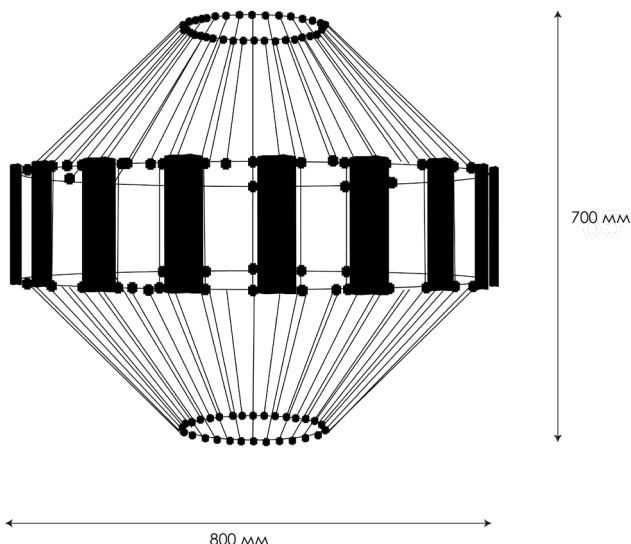

# SPATIAL

### TECHNICAL DESCRIPTION

The SPATIAL SHANGHAI DECOR LED pendant lamp is a stunning replica of traditional Chinese paper lanterns. Shanghai is a truly inspiring city! It's got a futuristic vibe but also keeps its authentic culture alive. Our lamp is incredibly versatile and multifaceted, fitting perfectly into any interior style, from the serene Bauhaus look to the modern high-tech Japandi or minimalist design. It's the perfect solution for any room that needs a touch of brightness and boldness. And, of course, it will look absolutely perfect in Asian-style spaces.

**METAL TYPE:** polished aluminum

brass / copper / RAL painting

**METAL THICKNESS:** 3 mm

**LIGHTING DIRECTIONS:** down | up/down

**POWER SUPPLY VOLTAGE:** 24 volt

**POWER INPUT:** 140 watt / 70 watt

**LIGHT FLOW:** 12600 lm / 3300 lm